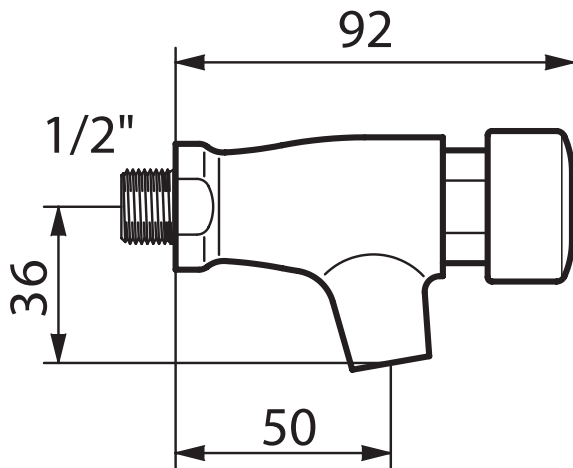

- Wall-mounted time flow basin tap.
- Time flow ~7 sec.
- Water savings up to 85 %.
- Flow rate pre-set at 3 lpm at 3 bar, can be adjusted from 1.5 to 6 lpm.
- Tamper proof scale-resistant flow straightener.
- Solid chrome-plated brass body M1/2-inch.
- Maintenance from front without removing the tap.
- 10-year warranty.

TECHNICAL INFORMATION

Connection(s): M1/2-inch.

Spout length: 50mm.

Flow rate: 3 lpm.

Warranty: 10 years.

MAINTENANCE & CLEANING

Cleaning chrome: Do not use abrasive, chlorine or acid-based cleaning products. Avoid contact with concentrated bleach. Clean with soapy water using a cloth or sponge.