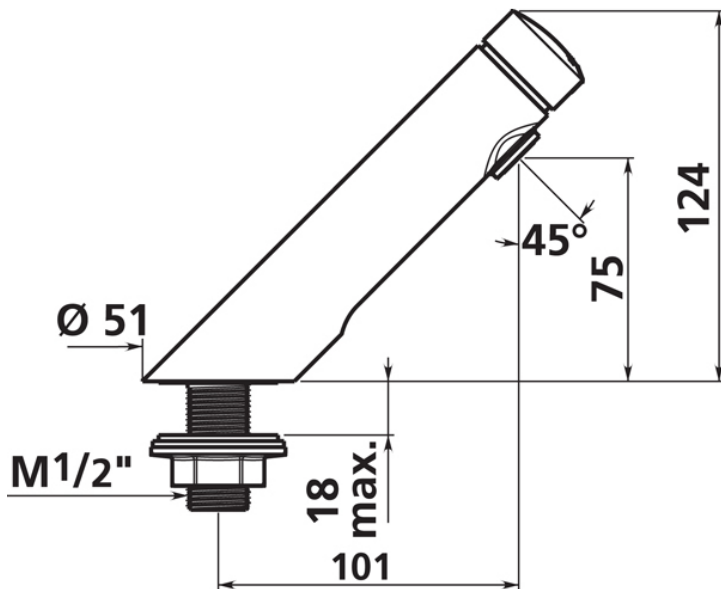

# DELABIE

Delabie Temposoft 2 Time Flow Basin Control Tap, M1/2-inch fixing with back nut

**Mount:** Deck mounted  
**Controls:** Soft-touch  
**Connections:** 1/2-inch  
**Tap type:** Time flow  
**Accreditation:** WRAS

**FEATURES & BENEFITS**

- Deck-mounted time flow basin tap.
- Soft-touch operation.
- Water-savings up to 85%.
- WRAS-approved.
- Smooth design to significantly reduce the risk of bacterial development.
- Time flow 7 seconds.
- Flow rate pre-set at 3 lpm at 3 bar, can be adjusted from 1.5 to 6 lpm.
- Tamper proof scale-resistant flow straightener.
- Solid chrome-plated brass body.

**TECHNICAL INFO**

- Connection(s): M1/2-inch.
- Worktop hole: 21mm.
- Drop height: 75mm.
- Spout length: 100mm.
- Flow rate: 3 lpm.

**MAINTENANCE & CLEANING**

Cleaning chrome: Do not use abrasive, chlorine or acid-based cleaning products. Avoid contact with concentrated bleach. Clean with soapy water using a cloth or sponge.